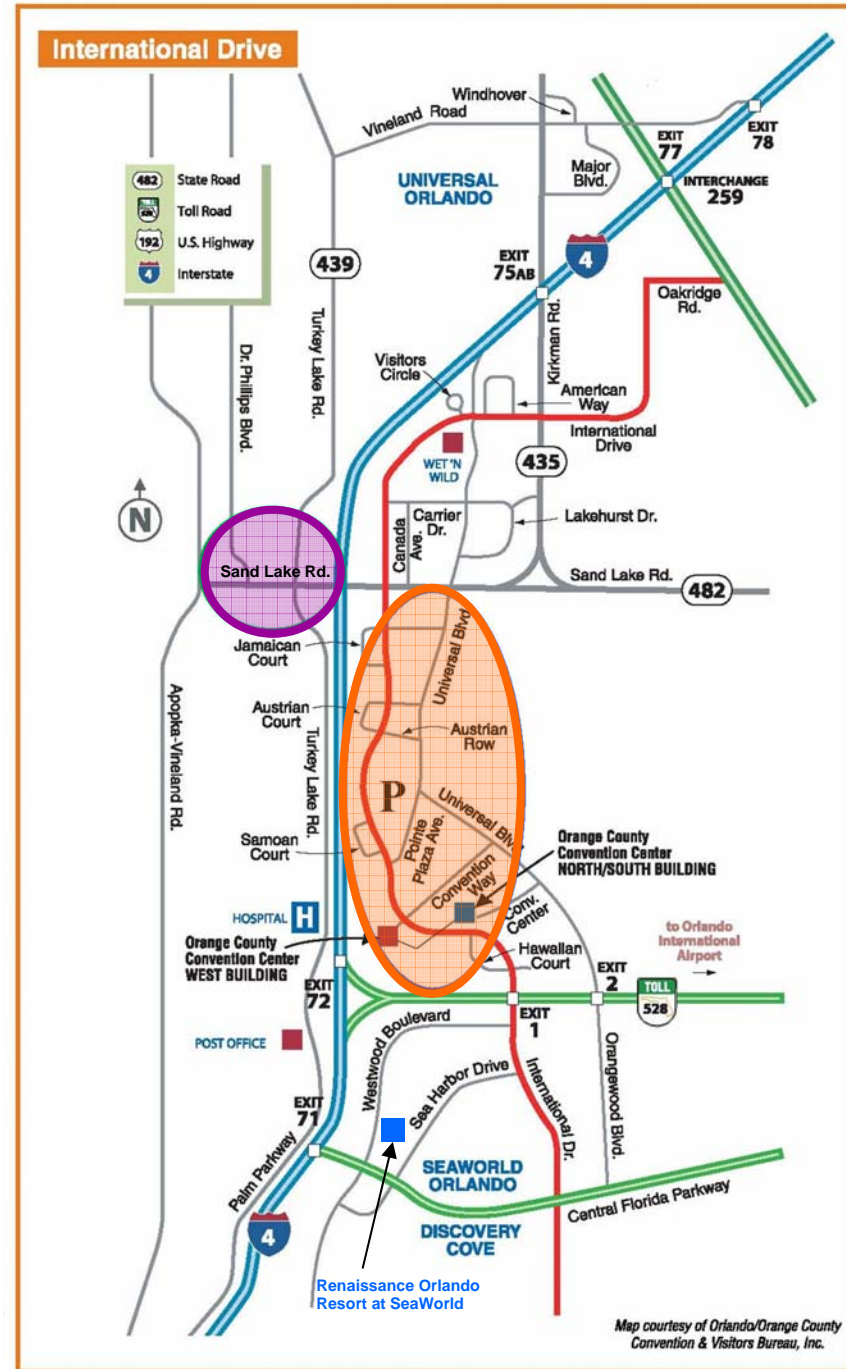

**RENAISSANCE<sup>®</sup>**  
**ORLANDO RESORT**  
**AT SEAWORLD<sup>®</sup>**

● **Sand Lake Road Dining “Restaurant Row”**

- Amura Japanese Steakhouse
- Antonio’s Ristorante Sand Lake
- Bonefish Grille
- Cedar’s Restaurant
- Chatham’s Place Restaurant
- Christini’s Ristorante Italiano
- Jeffery’s Restaurant & Piano Bar
- Moonfish Restaurant
- Morton’s Steakhouse
- Roy’s Restaurant
- Ruth’s Chris Steakhouse
- Samba Room
- Seasons 52
- The Melting Pot
- Timpano’s Italian Chophouse
- Vine’s Wine Bar & Grille

● **I-Drive & Point Orlando Dining (P)**

- Bahama Breeze
- BB Kings Blues Club (P)
- Café Tu Tu Tango
- Capital Grille (P)
- Cattleman’s Steakhouse
- Charley’s Steakhouse
- Cuba Libre Restaurant (P)
- Friday’s Front Row
- Houlihan’s Restaurant
- Maggiano’s Italian Restaurant (P)
- Ming Court Restaurant
- Oceanaire (P)
- Olive Garden
- Rangetsu Japanese Restaurant
- Red Rock Canyon Grille (P)
- Taverna Opa (P)
- The Grape (P)
- Tommy Bahama’s Tropical Café (P)
- Vito’s Steakhouse

**19 Restaurants within a 2 mile radius**  
**35 Restaurants within a 5 mile radius**

Map courtesy of Orlando/Orange County Convention & Visitors Bureau, Inc.